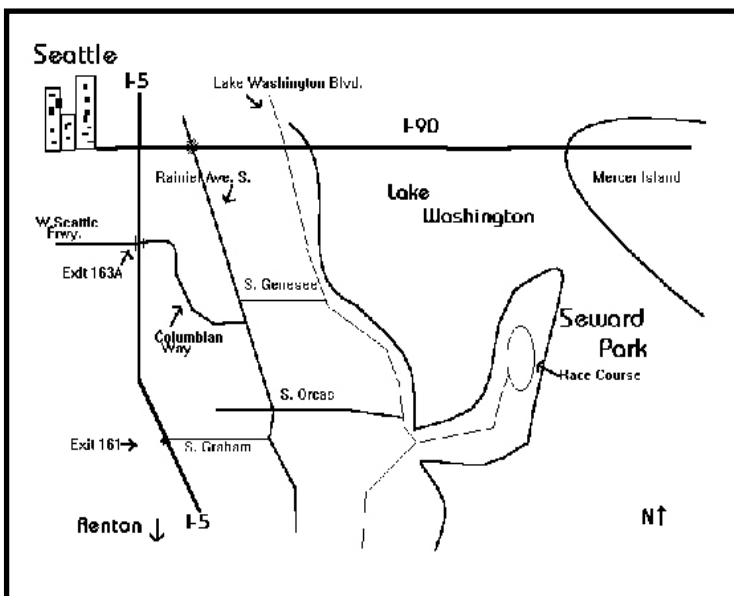

The First Rate Mortgage Season End Classic at Seward Park, Seattle, WA

- Date:** August 30
- Location:** Inside Seward Park, Seattle, WA (see map below)
- Costs:** \$25 per race. (Junior races \$15) USCF license required to race. One day license for category 5 men and 4 women is \$10 and available at the race. To race in category 3 races and above you must have an USCF annual license (\$60) which can be purchased at www.usacycling.org only (not for sale at the race).
- Prizes:** Will be both cash and merchandise. Top 6 in the * races will be awarded points that will be added to riders season totals.
- Register:** Race day only. Opens at 8:00 - Picnic area next to course.
- Notes:** Junior races are part of the WSBA Junior Race Series. Junior gear restrictions will be enforced.
- WSBA #'s:** WSBA numbers will be used and can be purchased at www.wsbaracing.com (not for sale at the race). Rental numbers available at the race for a \$10 rental fee (of which \$5 is refundable). For out-of-state riders there is no fee to rent a number just a \$5 deposit.

COURSE

Located inside the Seward Park. .8 of a mile loop on smooth wide roads with one 140 degree turn and hill that is 200 meters long. Direction of races varies edpending on weather.

USA Cycling Permits:
Pending